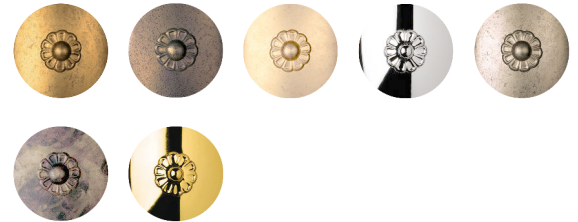

BAGATELLE

1238

Bagatelle: a dainty, playful musical composition; an ephemeral love affair. We offer a new interpretation of a classic lantern, a fanciful dance of crystal rosettes and drops around a sculptural crystal basket. Place it as a centerpiece in any room for a striking effect.

OPTIONS

Heritage Crystal (H), Spectra Crystal (A), Crystals From Swarovski (S), Rock Crystal Clear (R)

-22, -23, -26, -40, -48, -76, -211

MORE BAGATELLE

1260	1248	1246
1243	1242	1241
1240	1239	

SPECIFICATIONS

Type:	Chandelier
↔ Width/Length:	26.5in / 67cm
↕ Height:	24.5in / 62cm
↓ Chain Length:	40in / 102cm
⬇ Hang Weight:	23lbs / 10.4kg
Tier Count:	1
Bulb Count:	11
Bulb Info:	(8) E12, 60 MAX, B10** (3) E12, 40 MAX, G12*
Voltage:	110V / 220V / CCC