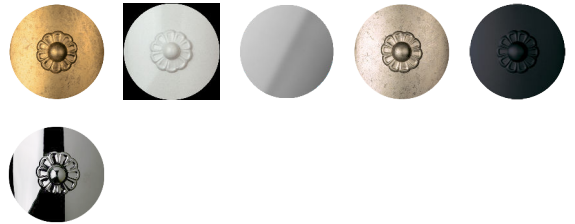

## ESTERACAE

DN1036

Esteracae presents an elegant and delicate display of hand-finished metal florets pinned with faceted crystals that reflect and refract a lovely layer of illumination. This 8-light pendant offers an ethereal style to luxury settings.

## OPTIONS

Spectra Crystal (A), Crystal Radiance (R),  
Crystals From Swarovski (S)

-22, -306, -401, -48, -51, -55

## SPECIFICATIONS

Type:	Pendant
↔ Width/Length:	36in / 91cm
↕ Height:	36in / 91cm
↓ Chain Length:	51in / 130cm
⬇ Hang Weight:	28lbs / 12.6kg
Bulb Count:	8
Bulb Info:	(8) E12, 60 MAX, B10**
Voltage:	110V / 220V