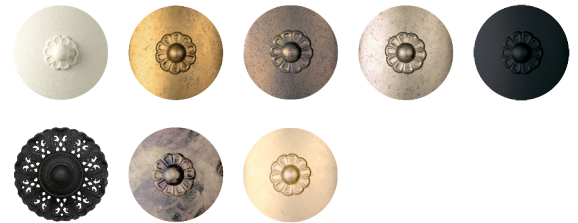

VESCA
VA8304

This delicate, graceful chandelier blossoms like a strawberry at spring, evoking the petals of a flower adorned with decorative crystal chains. This unusual design will bring a lyrical atmosphere to charming dining spaces.

OPTIONS

Heritage Handcut Crystal (H), CRYSTALS FROM SWAROVSKI (S), Spectra Crystal (A), Radiance Crystal (R)

-06, -22, -23, -48, -51, -59, -76, -26

MORE VESCA

VA8355	VA8339	VA8336
VA8335	VA8332	VA8322
VA8312	VA8306	VA8305

SPECIFICATIONS

Type:	Chandelier
↔ Width/Length:	15in / 38cm
↕ Height:	15.5in / 39cm
↓ Chain Length:	40in / 102cm
⬇ Hang Weight:	10lbs / 4.5kg
Tier Count:	1
Bulb Count:	5
Bulb Info:	(5) E12, 60 MAX, B10**
Voltage:	110V / 220V