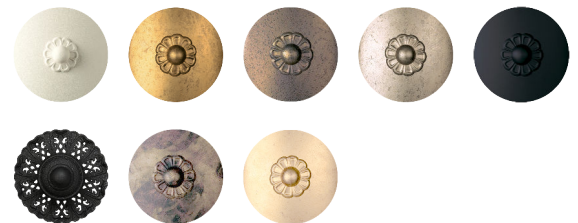

VESCA
VA8322

This delicate, graceful chandelier blossoms like a strawberry at spring, evoking the petals of a flower adorned with decorative crystal chains. This unusual design will bring a lyrical atmosphere to charming dining spaces.

OPTIONS

Heritage Handcut Crystal (H), CRYSTALS FROM SWAROVSKI (S), Spectra Crystal (A), Radiance Crystal (R)

-06, -22, -23, -48, -51, -59, -76, -26

MORE VESCA

VA8355	VA8339	VA8336
VA8335	VA8332	VA8312
VA8306	VA8305	

SPECIFICATIONS

Type:	Chandelier
↔ Width/Length:	45in / 114cm
↕ Height:	40in / 102cm
↓ Chain Length:	80in / 203cm
⬇ Hang Weight:	38lbs / 17.1kg
Tier Count:	2
Bulb Count:	12
Bulb Info:	(12) E12, 60 MAX, B10**
Voltage:	110V / 220V / CCC