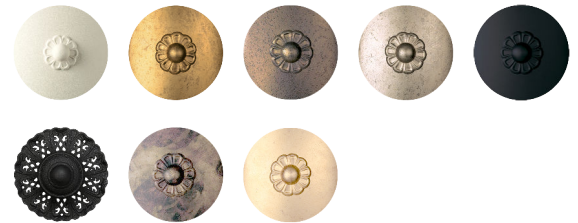

VESCA
VA8335

This delicate, graceful chandelier blossoms like a strawberry at spring, evoking the petals of a flower adorned with decorative crystal chains. This unusual design will bring a lyrical atmosphere to charming dining spaces.

OPTIONS

Heritage Handcut Crystal (H), CRYSTALS FROM SWAROVSKI (S), Spectra Crystal (A), Radiance Crystal (R)

-06, -22, -23, -48, -51, -59, -76, -26

MORE VESCA

VA8355	VA8339	VA8336
VA8332	VA8322	VA8312
VA8306	VA8305	

SPECIFICATIONS

Type:	Chandelier
↔ Width/Length:	29in / 74cm
↕ Height:	27in / 69cm
↓ Chain Length:	40in / 102cm
⬇ Hang Weight:	17lbs / 7.7kg
Tier Count:	1
Bulb Count:	5
Bulb Info:	(5) E12, 60 MAX, B10**
Voltage:	110V / 220V / CCC