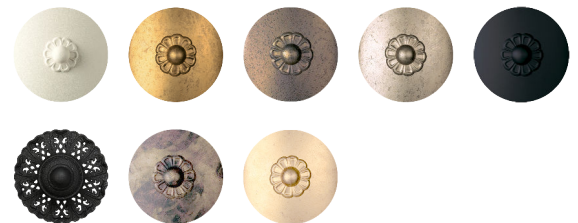

**VESCA**  
**VA8336**

This delicate, graceful chandelier blossoms like a strawberry at spring, evoking the petals of a flower adorned with decorative crystal chains. This unusual design will bring a lyrical atmosphere to charming dining spaces.

**OPTIONS**

Heritage Handcut Crystal (H), CRYSTALS FROM SWAROVSKI (S), Spectra Crystal (A), Radiance Crystal (R)

-06, -22, -23, -48, -51, -59, -76, -26

**MORE VESCA**

VA8355	VA8339	VA8335
VA8332	VA8322	VA8312
VA8306	VA8305	

**SPECIFICATIONS**

Type:	Chandelier
↔ Width/Length:	33in / 84cm
↕ Height:	29in / 74cm
↓ Chain Length:	40in / 102cm
⬇ Hang Weight:	22lbs / 9.9kg
Tier Count:	1
Bulb Count:	6
Bulb Info:	(6) E12, 60 MAX, B10**
Voltage:	110V / 220V / CCC