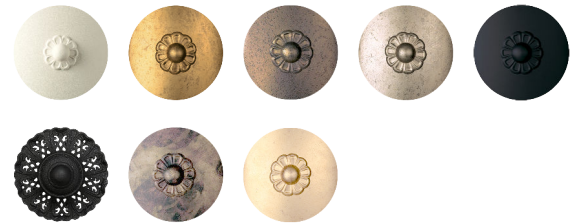

**VESCA**  
**VA8436**

This delicate, graceful chandelier blossoms like a strawberry at spring, evoking the petals of a flower adorned with decorative crystal chains. This unusual design will bring a lyrical atmosphere to charming dining spaces.

**OPTIONS**

Heritage Handcut Crystal (H), CRYSTALS FROM SWAROVSKI (S), Spectra Crystal (A), Radiance Crystal (R)

-06, -22, -23, -48, -51, -59, -76, -26

**MORE VESCA**

VA8355	VA8339	VA8336
VA8335	VA8332	VA8322
VA8312	VA8306	VA8305

**SPECIFICATIONS**

Type:	Chandelier
↔ Width/Length:	58in / 147cm
↕ Height:	27in / 69cm
↗↘ Depth/Extension:	30in / 76cm
↓ Chain Length:	40in / 102cm
📦 Hang Weight:	35lbs / 15.8kg
Tier Count:	1
Bulb Count:	8
Bulb Info:	(8) E12, 60 MAX, B10**
Voltage:	110V / 220V